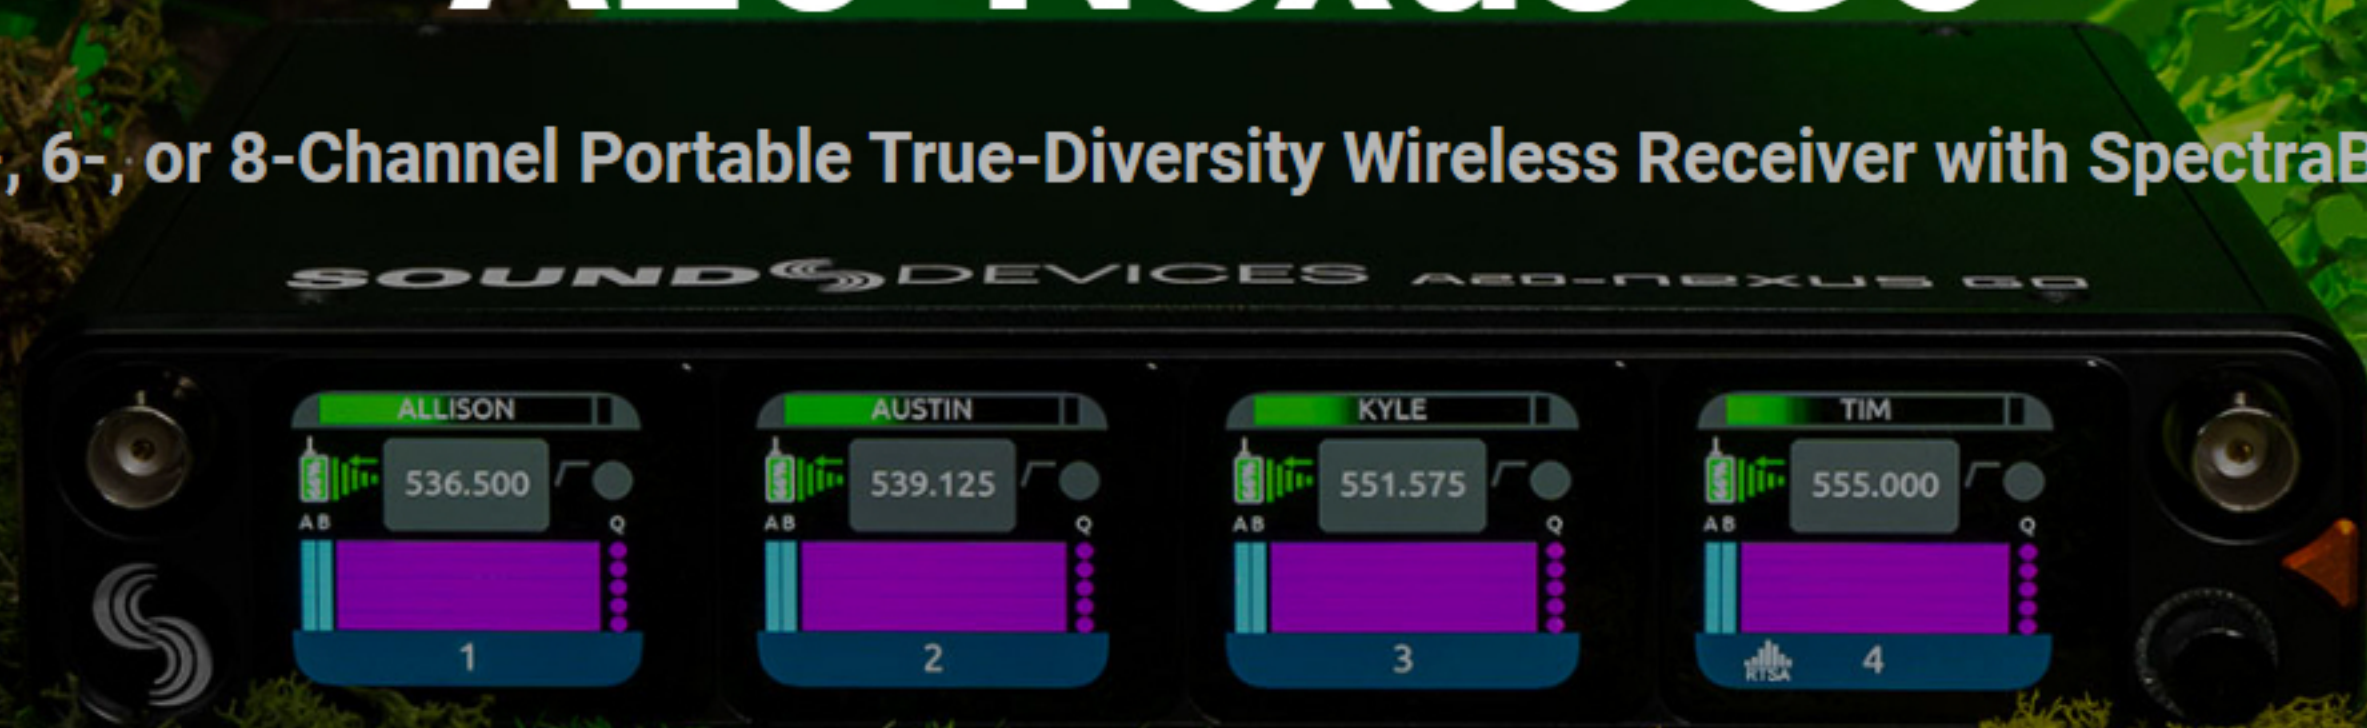

A20-Nexus Go

4-, 6-, or 8-Channel Portable True-Diversity Wireless Receiver with SpectraBand.

Specifications

Patents: The A20-Nexus Go is protected by US patents US10678294B2, US20190166523A1, International patent WO2018022209A1, and several patents pending.

RF

- **Tuning**
 - 169 to 1525 MHz (1356 MHz switching bandwidth)
 - 25 kHz steps
 - SpectraBand Technology for maximum rejection of out-of-band signals
 - Available frequencies depend on country of operation
- **Modulation**
 - Proprietary, 100% digital RF modulation
 - Standard or Long Range, selectable per channel
- **Spurious Rejection**
 - >100 dB typical
- **Cascade output**
 - 50 ohm
 - 3.5 dB Insertion Loss from front BNC through rear BNC: It is recommended to use an external powered antenna to overcome the 3 dB splitting loss in the Nexus so that the receivers maintain excellent range.
 - Wideband power split, pre-LNA
- **RF Bias output**
 - 12V, 200 mA each BNC
 - Smart antenna support, Wisycorn-compatible

Powering

- **Sources**
 - TA4 DC Input
 - 8-Series (through unit-to-unit connector when docked)
 - AC mains adapter (sold separately)
- **Levels**
 - DC input, 10 to 18V in, 2A minimum at 10 VDC
 - 10W idle, default configuration
 - Extra power passed through for USB power, active antenna power, and DC output power
 - USB-A: 5V, 500 mA output; supports keyboards, thumb drives, A20 transmitters, and USB hubs
 - DC Outs: max 500 mA between both outputs.

Environmental

- **Operating Temperature Range**
 - -10 °C to +55 °C
- **Dimensions (H x W x D)**
 - 4.0 cm x 20.3 cm x 16.7 cm
 - (1.6 in x 8.0 in x 6.6 in)
- **Weight**
 - 1.22 kg (unpackaged)
 - 2.7 lbs (unpackaged)